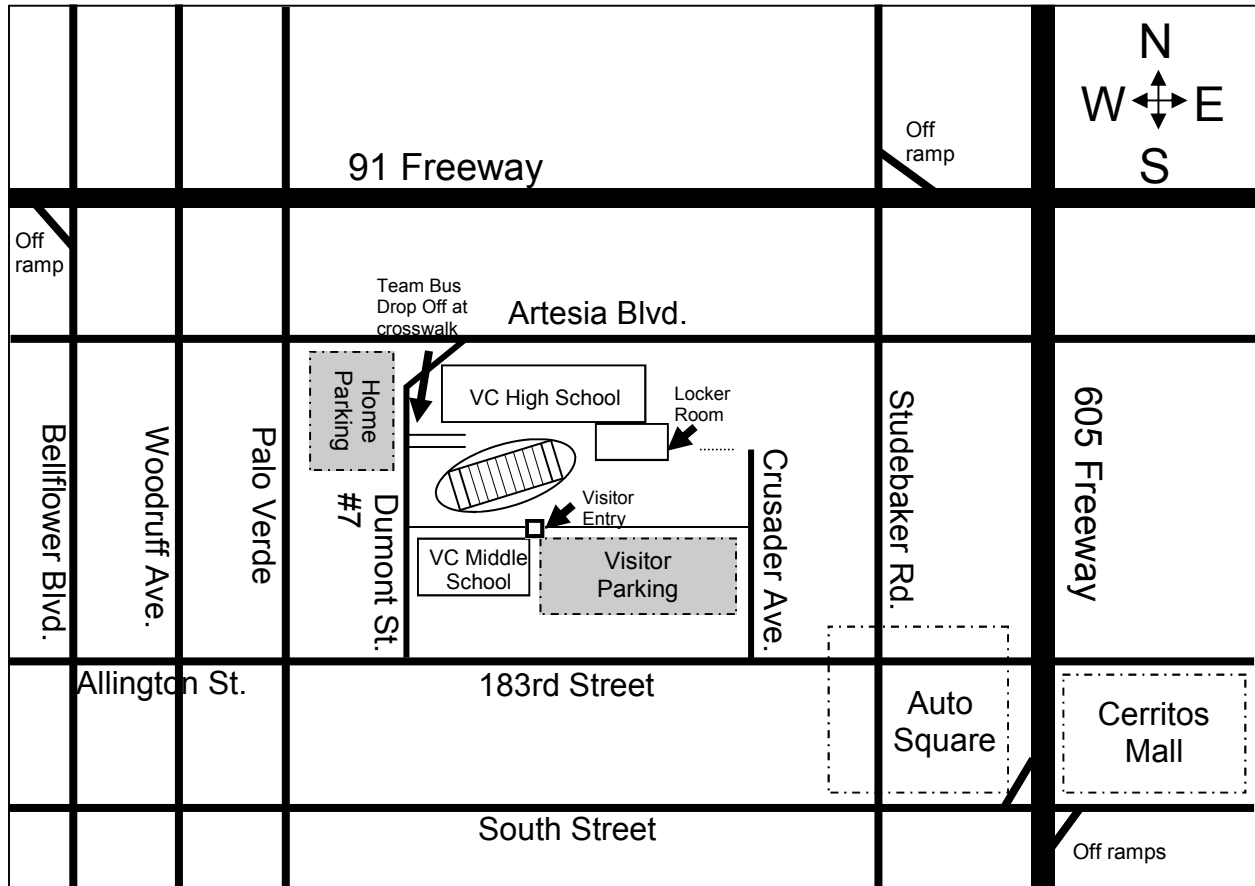

Valley Christian High School

17700 Dumont Ave
Cerritos CA 90703
www.vcschools.org

Map not to scale

From the North:

- Take the 605 freeway south
- Exit South Street
- Turn right onto South Street
- Turn right at Studebaker Rd
- Turn left at 183rd St.
- Turn right at Dumont St. Enter Gate 7
- **Team Buses** use Dumont Ave for player drop off by Crosswalk

From the West:

- Take the 91 freeway east
- Exit Bellflower Blvd Turn Right
- Turn left at Artesia Blvd
- Turn right onto Palo Verde
- Turn left at 183rd St.
- Turn left onto Dumont Ave Enter Gate 7
- **Team Buses** use Dumont St for player drop off by Crosswalk.

From the South:

- Take the 605 freeway north
- Exit South Street
- Turn left onto South Street
- Turn right at Studebaker Rd
- Turn left at 183rd St.
- Turn right at Dumont St. Enter Gate 7
- **Team Buses** use Dumont Ave for player drop off by Cross walk

From the East:

- Take the 91 freeway west
- Exit Studebaker Rd
- Turn left onto Studebaker Rd
- Turn right at 183rd St
- Turn right at Dumont St. Enter Gate 7
- **Team Buses** use Dumont Ave for player drop off by Crosswalk