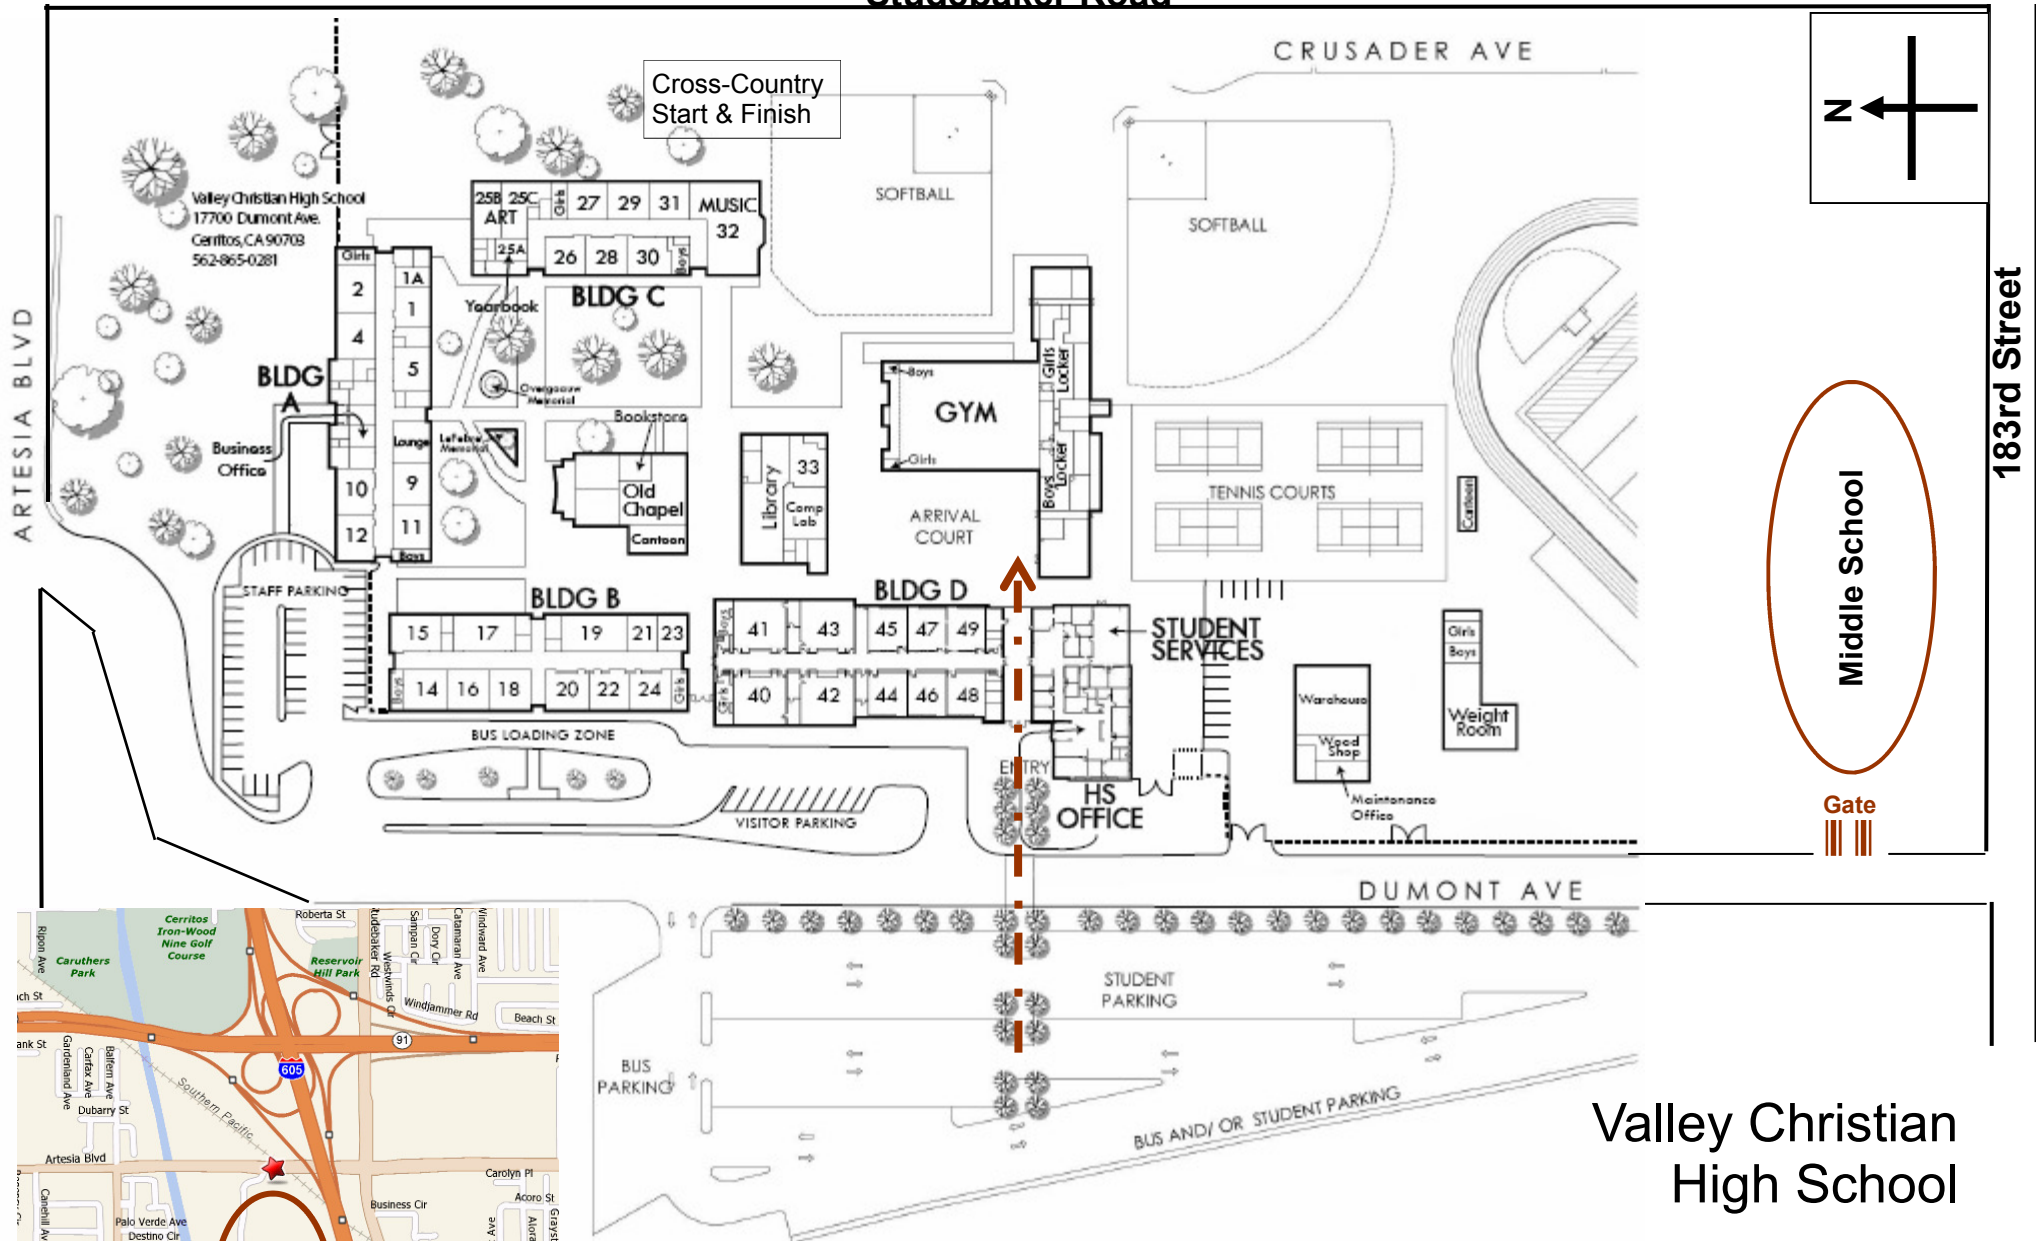

# Studebaker Road

## Valley Christian High School

**Visiting Parents & Fans:** Please park in the main lot and cross the street at the crosswalk which leads directly to the main entrance. Classes are in session until 2:45 so if you arrive while school is still in session you will need to check in with the receptionist in the main lobby in front of the school.